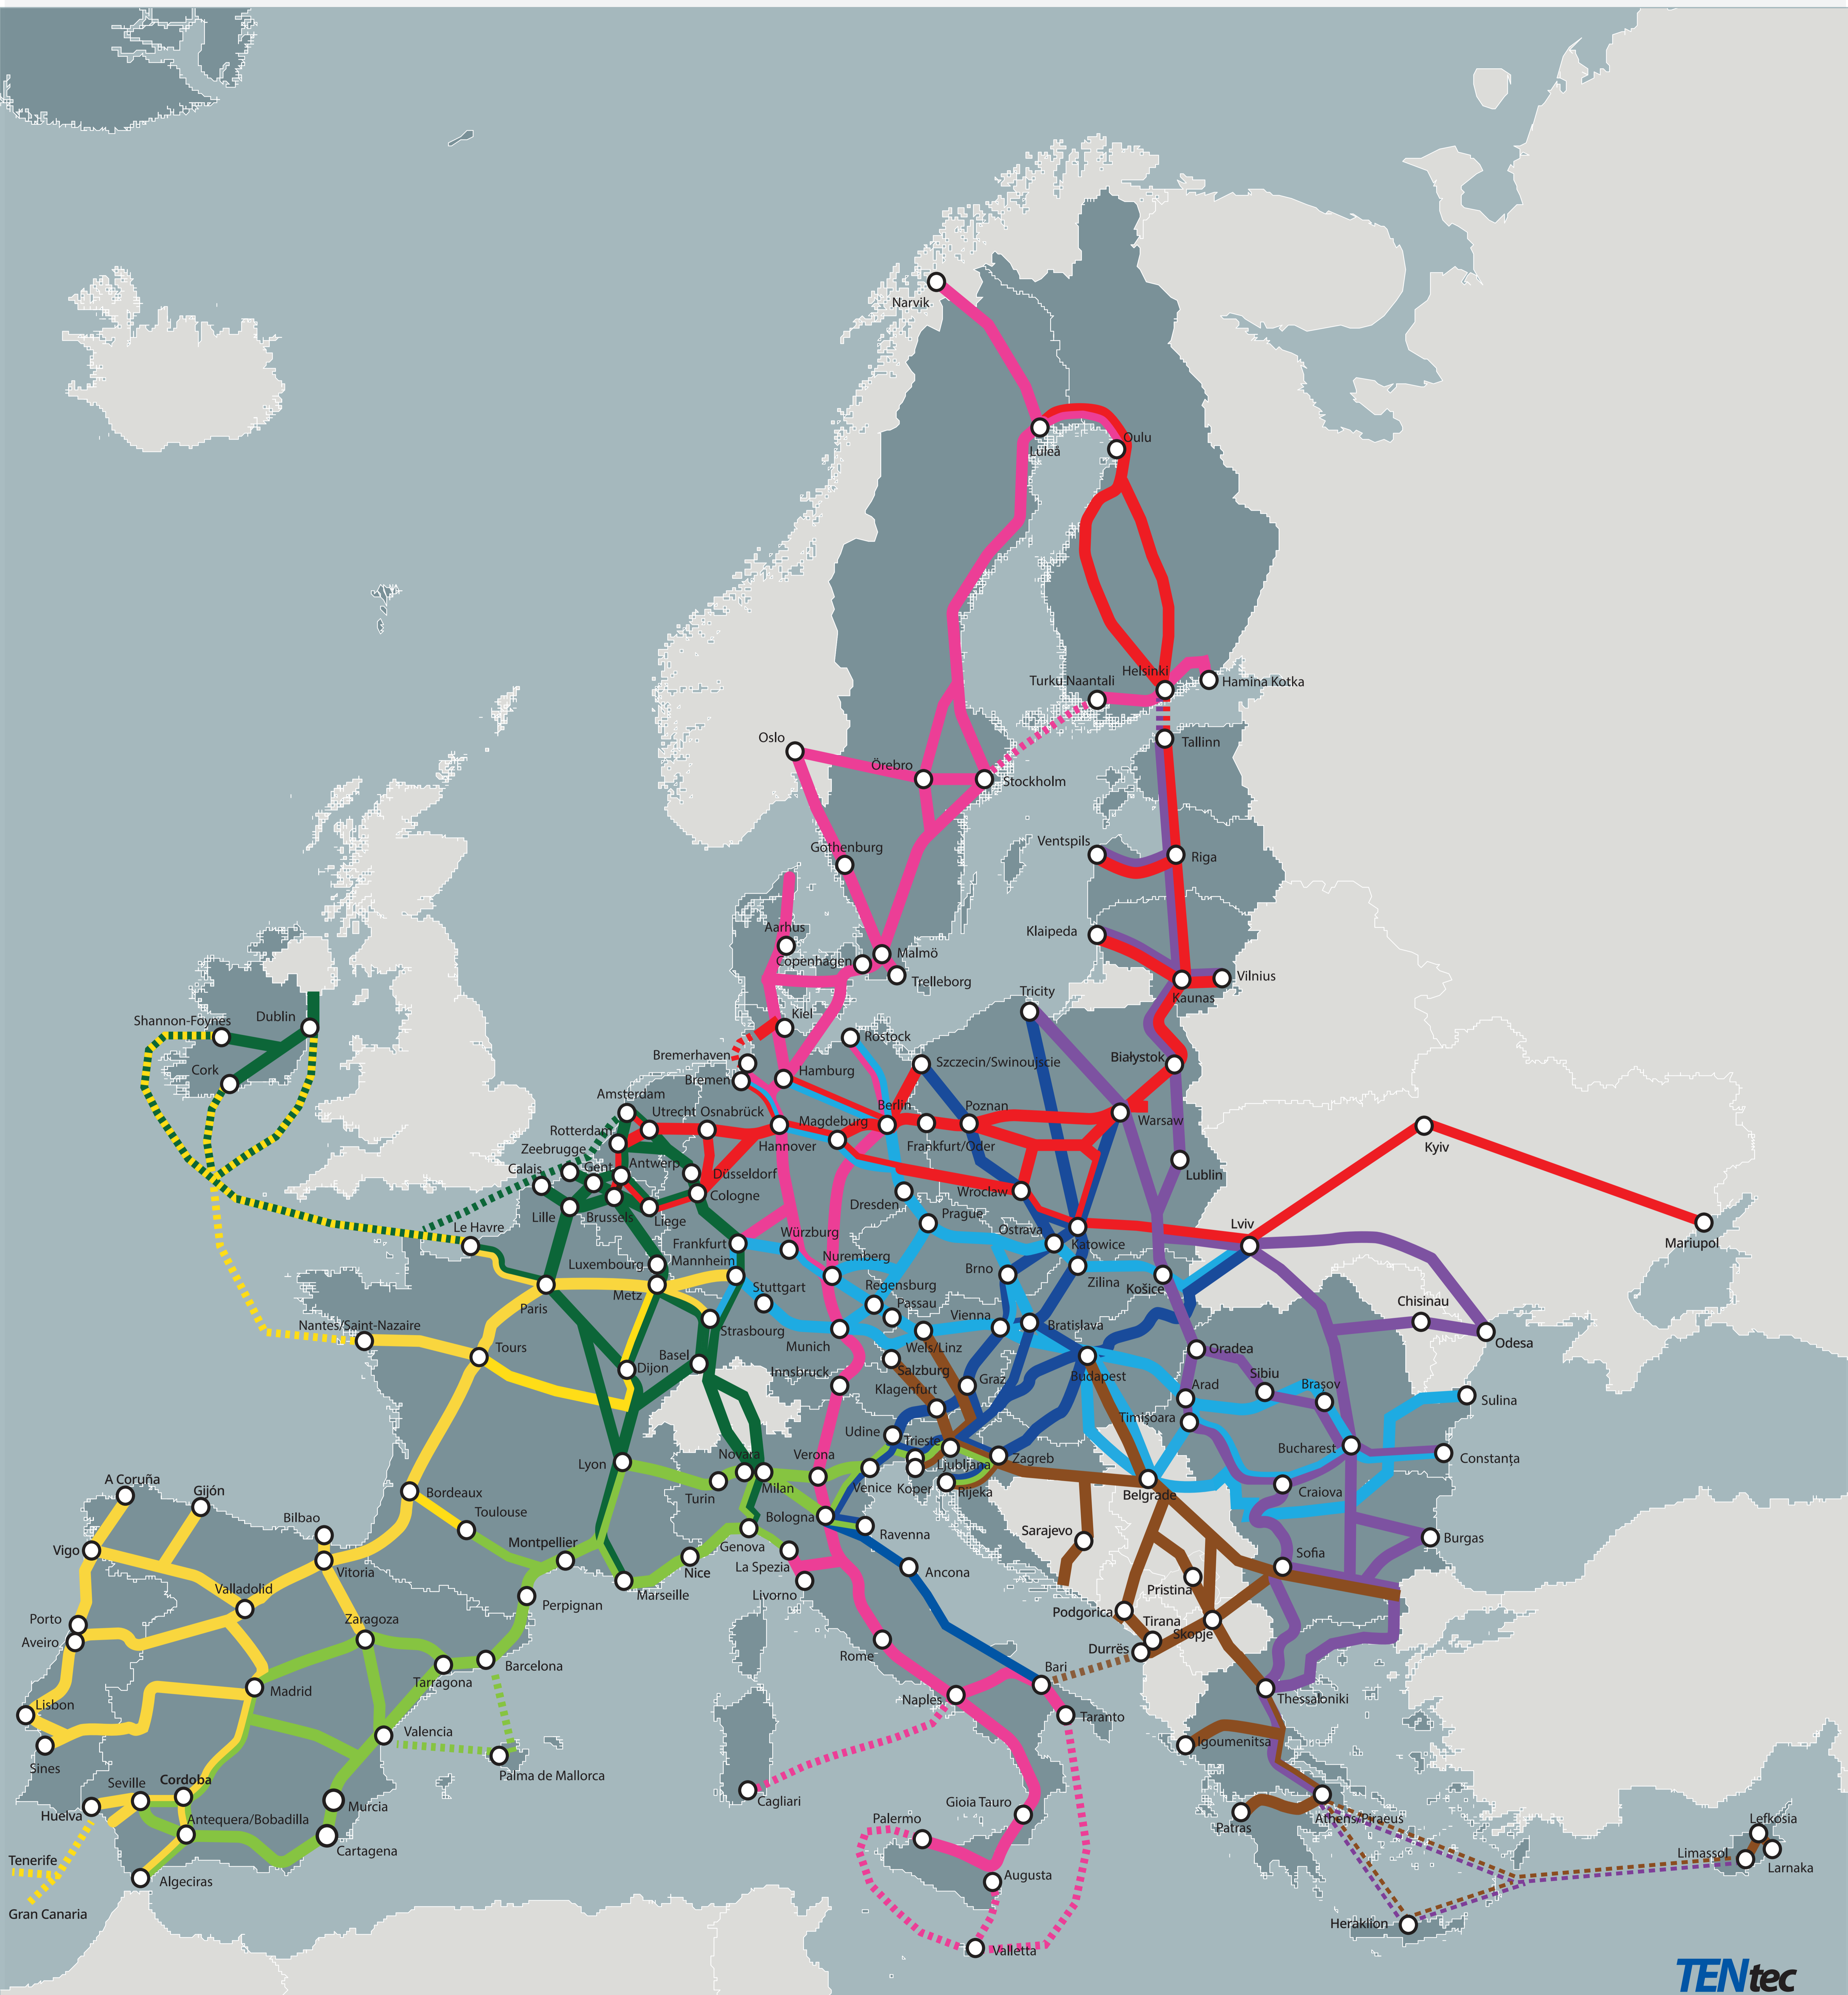

EUROPEAN TRANSPORT CORRIDORS

TRANSPORT COUNCIL 5 DECEMBER 2022 GENERAL APPROACH

The parts of the map pertaining to corridor alignment in third countries are indicative.

- ATLANTIC
- NORTH SEA - RHINE - MEDITERRANEAN
- NORTH SEA - BALTIC
- SCANDINAVIAN - MEDITERRANEAN
- BALTIC SEA - ADRIATIC SEA
- RHINE - DANUBE
- MEDITERRANEAN
- WESTERN BALKANS - EASTERN MEDITERRANEAN
- BALTIC SEA - BLACK SEA - AEGEAN SEA